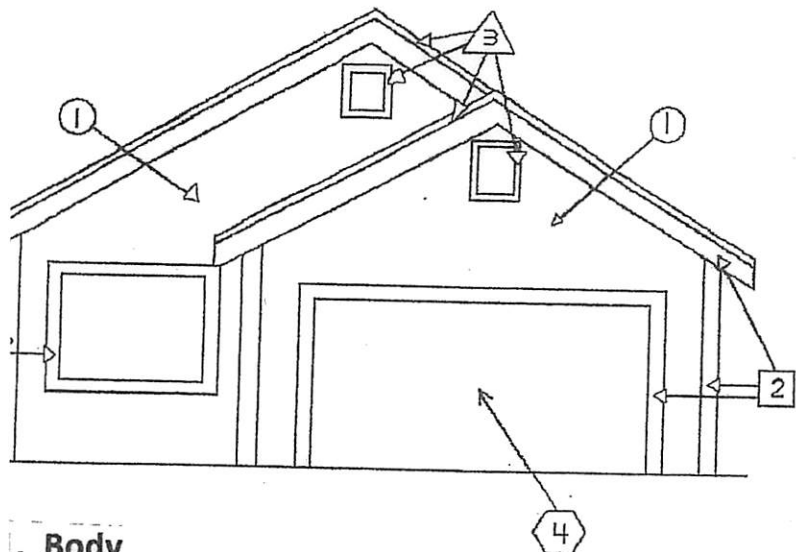

BECKONRIDGE HOA HOUSE COLOR PAINT PALETTE

PAINT SAMPLES SHOWN ARE SHERWIN WILLIAMS &
VALSPAR FROM LOWE'S

*** Board Approved White***

SW 7006
Extra White

257-C1

- 1. Body
- 2. Large Fascia Trim (Must be white)***
- 3. Small Accent Trim (Your choice of color)
- 4. Garage Door (Must be white or body color of house)
- Paint sheen must be satin or low sheen
(use of flat or gloss is not permitted)