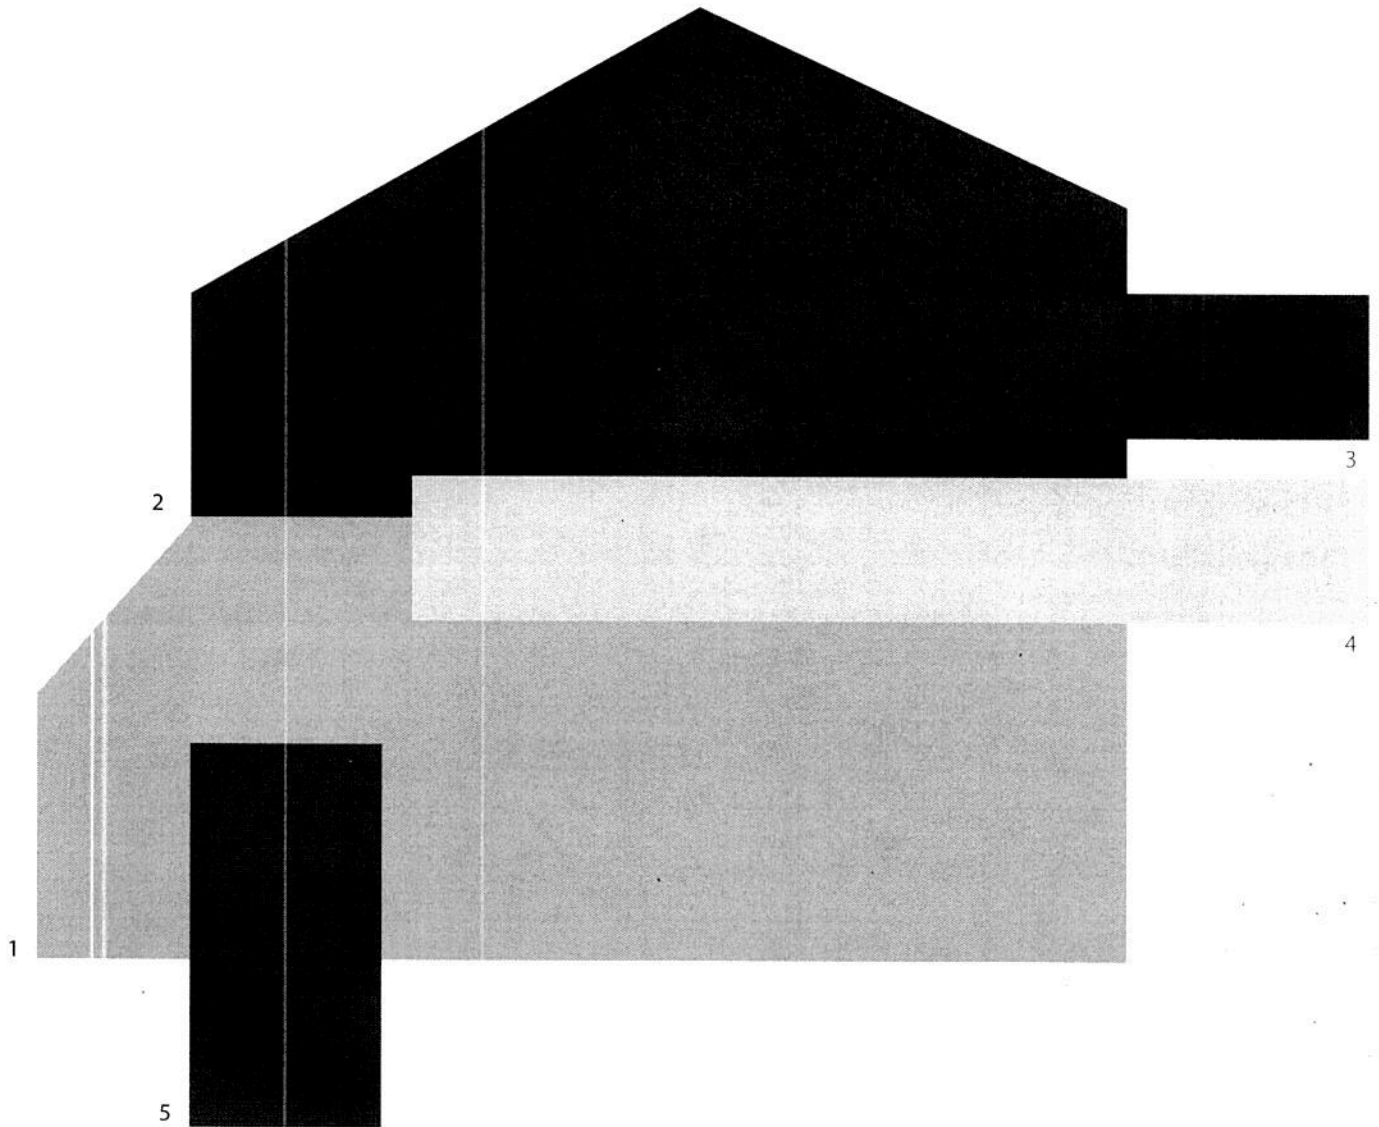

The Pointe - Scheme #3

- 1 Horizontal Siding
- 2 Vertical Siding
- 3 Shake
- 4 Trim
- 5 Front Door

SW 6136 Harmonic Tan

SW 7545 Pier

SW 7520 Plantation Shutters

SW 7575 Chopsticks

SW 7520 Plantation Shutters

Scheme #3

Roof: Sablewood

Horizontal Siding: Parker #8204M Spice Bounty

Vertical Siding: Parker #8676N Turned Earth

Shingles: Parker #8846N Bernard Brown

Front Door: Parker #8846N Bernard Brown

Trim: Parker #8191W Madonna Lily